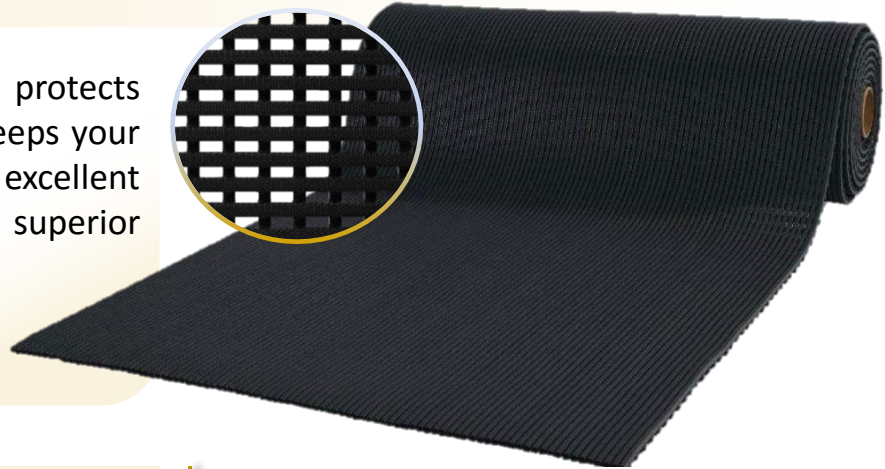

Cross Mat

Our highly durable **Cross Mat** protects your floor from damage and keeps your surroundings intact. With excellent drainage capability it gives you superior hygienic benefits.

Product Specification

Material	PVC
Weight	6.8 ± 0.4 kg/m ² 8.1 ± 0.5 kg/m ²
Thickness	12 ± 1.0 mm
Rolls (cm)	60x600; 60x1000; 90x600; 90x1000; 120x600; 120x1000
Colors	Red; Blue; Grey; Black

Main Benefits

- Highest slip resistance standards;
- Grease, oil and water resistant;
- Perfect for industrial environments;
- Easy to install and clean;
- Fits all kinds of surfaces.